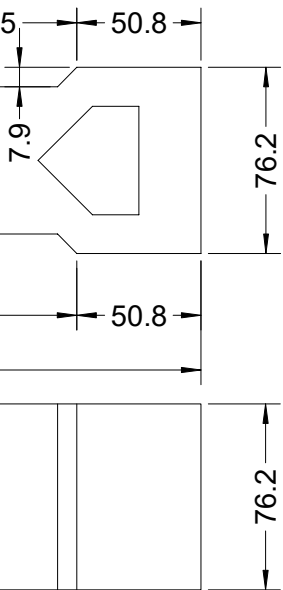

The chimney connector may fit inside or outside of the metal chimney.

Outside is preferred as it conducts condensation into the stove.

Cut to suit

Grate Brick
only

Clay Chimney Connector