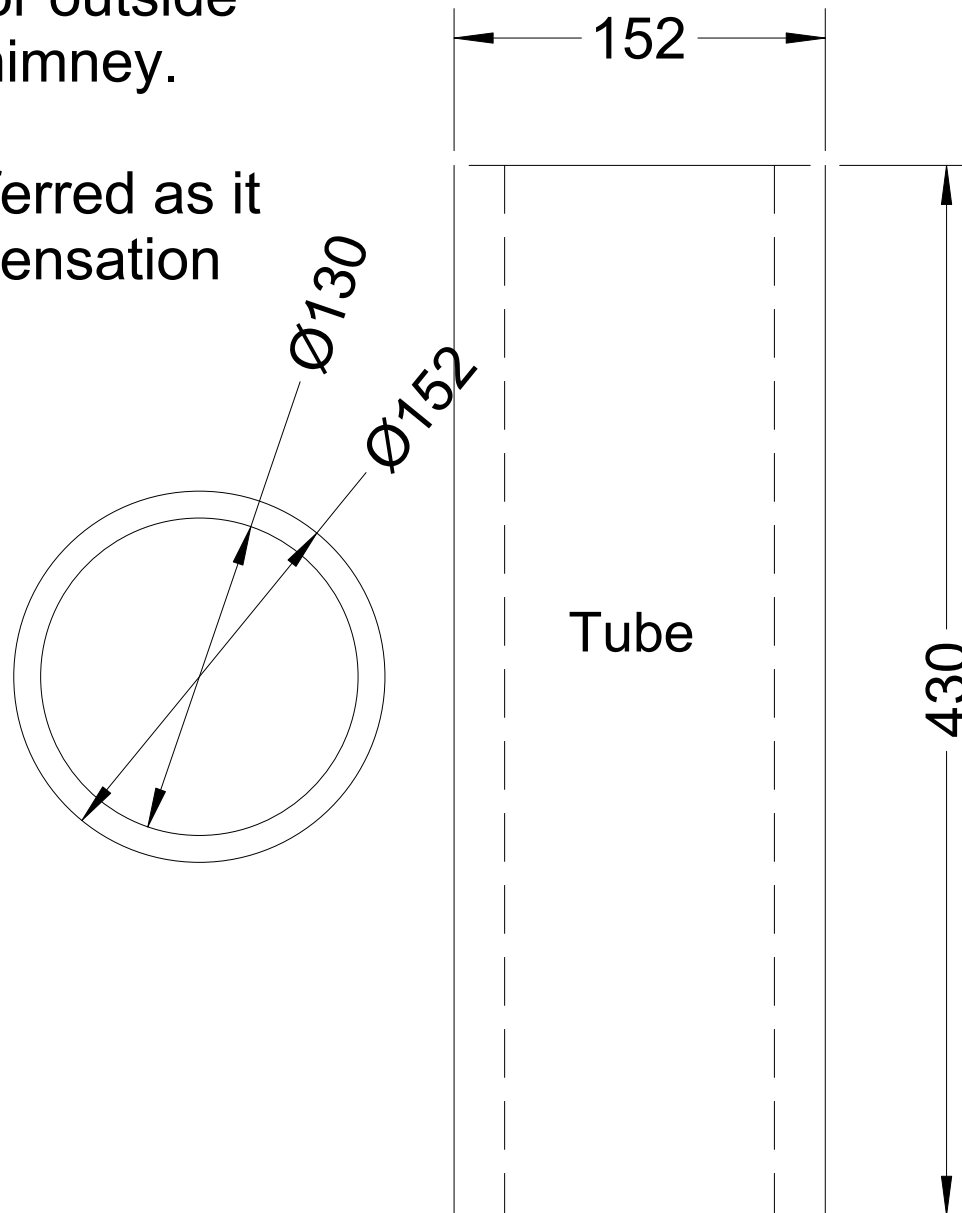

The chimney connector may fit inside or outside of the metal chimney.

Outside is preferred as it conducts condensation into the stove.

Cut to suit

Grate Brick
only

Clay Chimney Connector